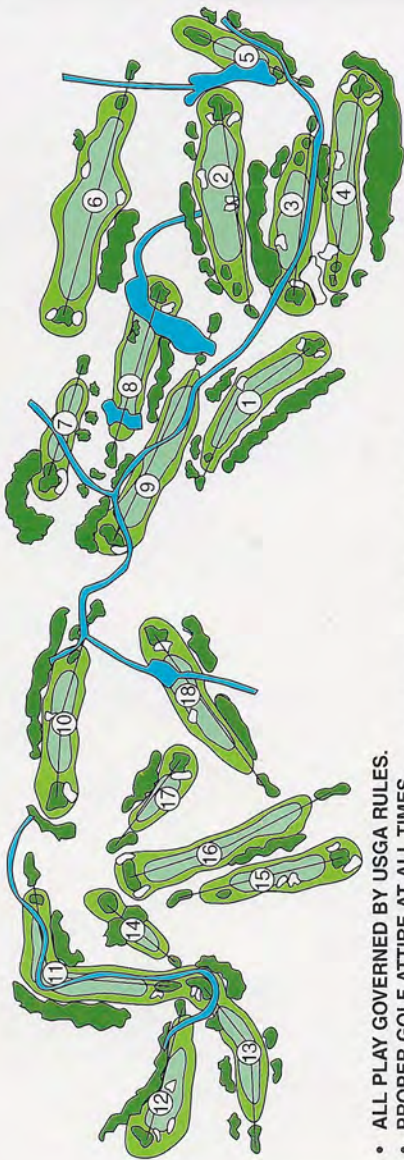

Bent Creek Golf Course

Experience golf in the Smoky Mountains, it's Awesome!

3919 East Parkway • Gatlinburg

865-436-3947

\$5 OFF

**REGULAR 18 HOLE
GREEN FEE**

(VALID APRIL-OCT BEFORE 1PM)

Bent Creek

G O L F C O U R S E

- Championship 18 Hole Gary Player Designed
- Public Welcome
- Practice Green
- PGA Professional Staff
- Group & Tournament Rates Available
- Golf Lessons
- Full Service Golf Shop

Set against the
Great Smoky Mountains National Park
Bent Creek Golf Course features a meandering
mountain stream and bent grass greens.

Call Today For Tee Times

865-436-3947

3919 E. Parkway • Gatlinburg, TN

www.bentcreekgolfcourse.com

Email: bentcreek@earthlink.net

Mark Wallace
Golf Professional

Don Clabo G.C.S.A.A.
Course Superintendent

- ALL PLAY GOVERNED BY USGA RULES.
- PROPER GOLF ATTIRE AT ALL TIMES.
- REPAIR ALL BALL MARKS, REPLACE ALL DIVOTS AND RAKE SAND TRAPS.
- AVOID SLOW PLAY.
- OBSERVE ALL CART RULES.
- **RED FLAG**, FLAG STICK IN FRONT PART OF GREEN.
- **WHITE FLAG**, FLAG STICK IN MIDDLE OF GREEN.
- **BLUE FLAG**, FLAG STICK IN BACK PART OF GREEN.
- 100 YARD MARKERS ARE **RED**.
- 150 YARD MARKERS ARE **WHITE**.
- 200 YARD MARKERS ARE **BLUE**.
- ALL DISTANCES ARE TO MIDDLE OF GREEN.