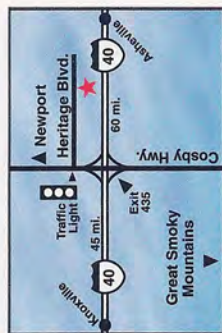

Attractions

- Restaurants next door
- Douglas Lake 8 miles
- Dollywood Theme Park 30 miles
- Cinema 4 within walking distance
- White Water Rafting 10 miles
- Great Smoky Nat'l Park 15 miles
- Ober Gatlinburg Ski Resort 35 miles
- Pigeon Forge, TN 30 miles

Directions

From I-40 take Exit 435, north on Cosby Hwy, right at first traffic light / Heritage Blvd.

Best Rates of any National Chain

Produced by
Freeman Studios
Hendersonville, NC 28792
© 2007 T

©2007 Freeman Studios, 16 Highlander Ln., Hendersonville, NC 28792
(828) 693-9031 Fax (828) 696-2957